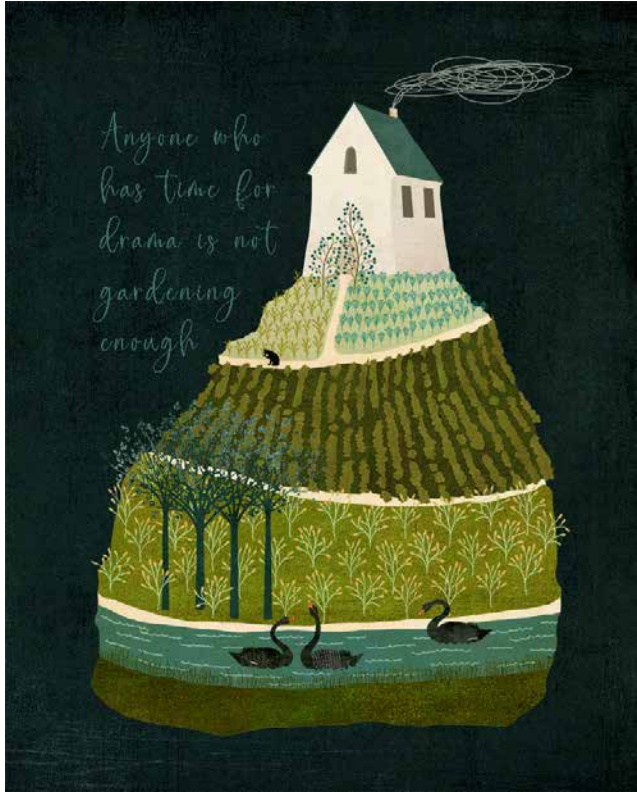

NEW

KATHERINE QUINN